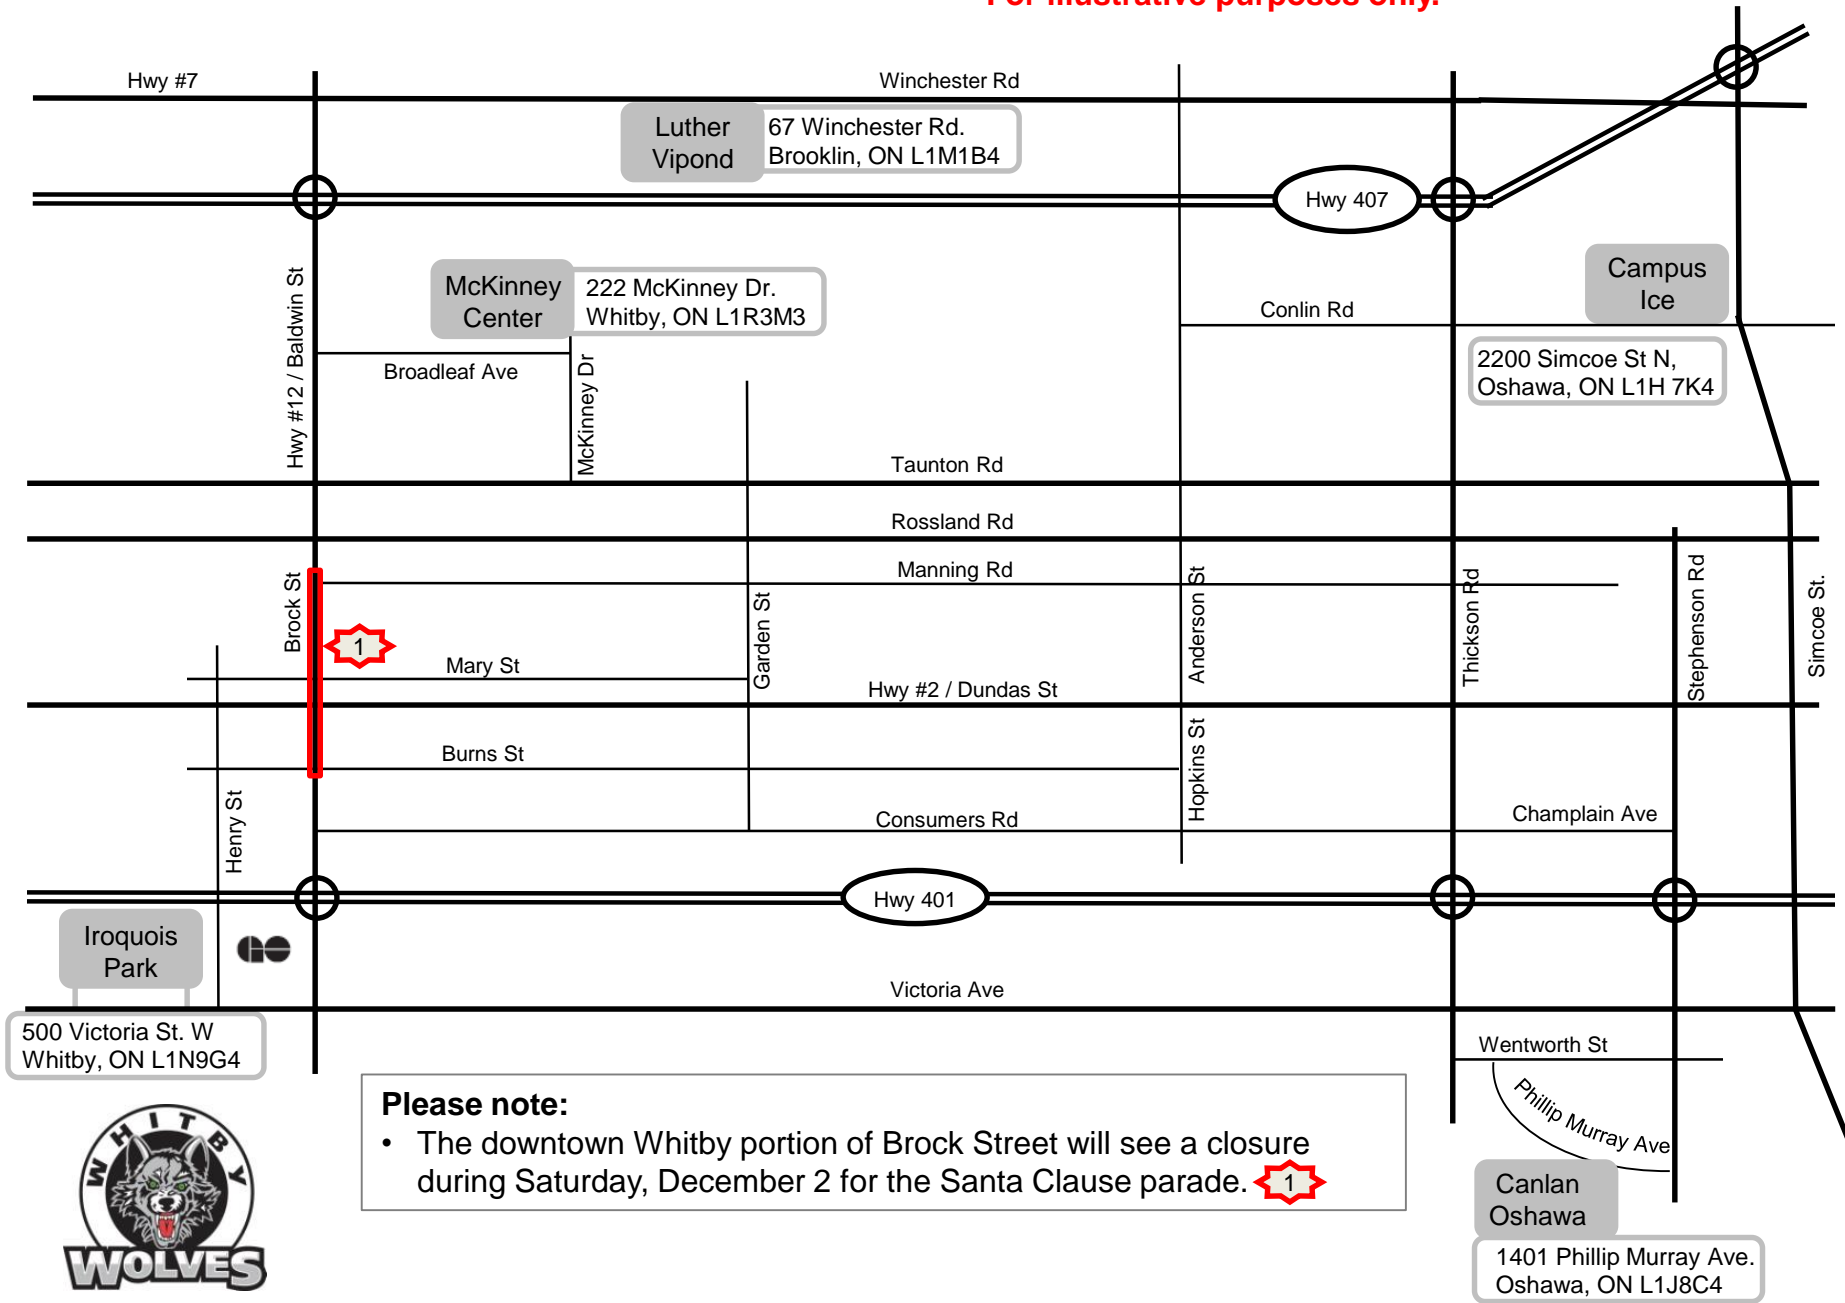

# 2017 Whitby Tournament of Heroes

Map is not to scale nor reflective of all roads.  
For illustrative purposes only.

**Please note:**

- The downtown Whitby portion of Brock Street will see a closure during Saturday, December 2 for the Santa Clause parade. 